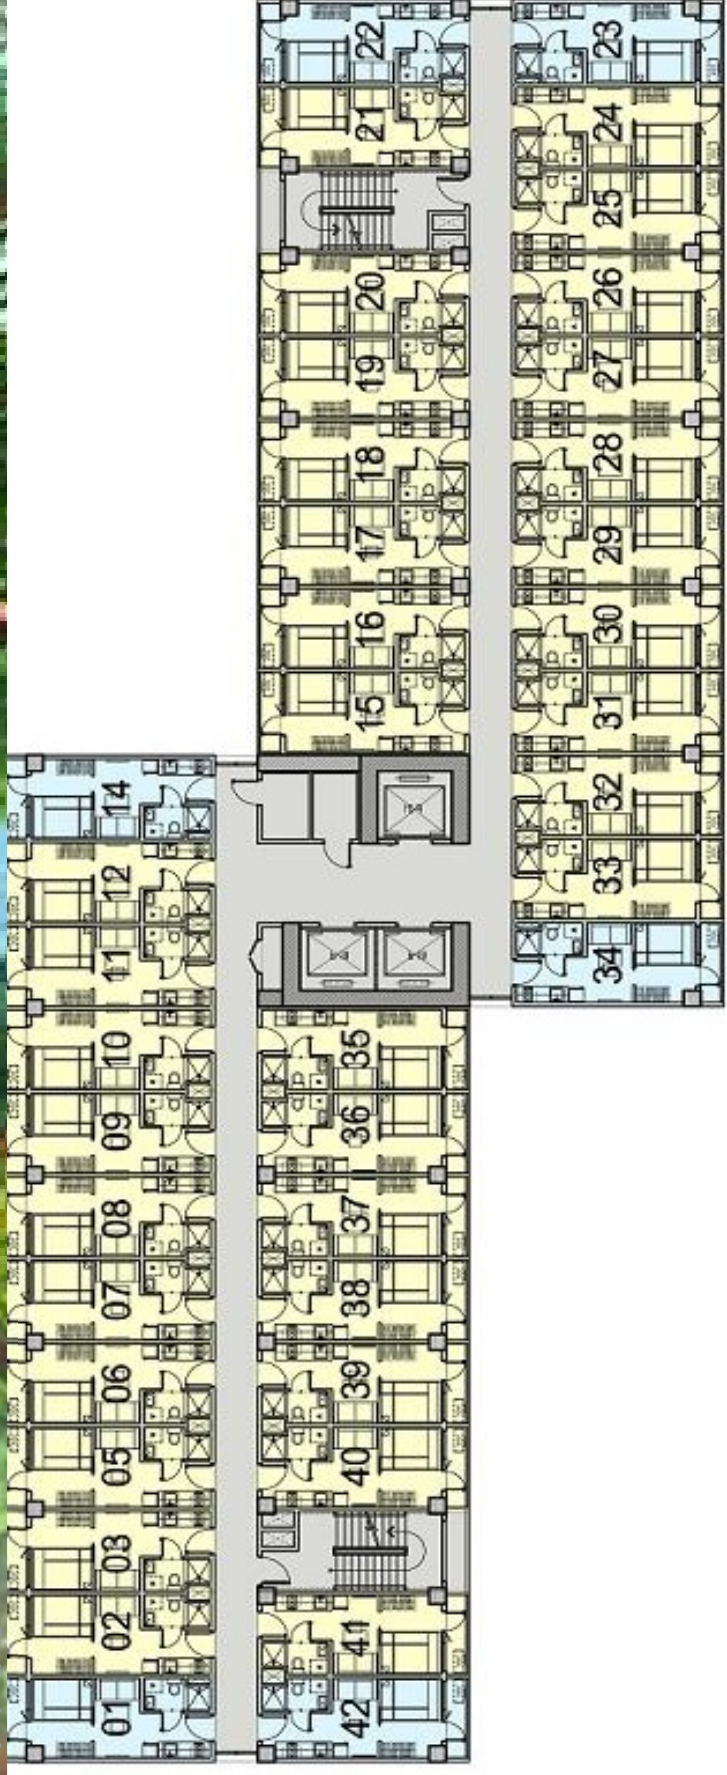

COOL SUITES at wind TOWER A - 6TH-11TH FLOOR PLAN

1-BEDROOM UNIT W/ BALCONY

1-BEDROOM END UNIT W/ BALCONY

40 Residential Units

TOWER A
6TH - 11TH FLOOR

All information stated is intended to give a general overview of the project and the Developer reserves the right to modify as it sees fit without prior notice. For training purposes only not for use as tool for selling