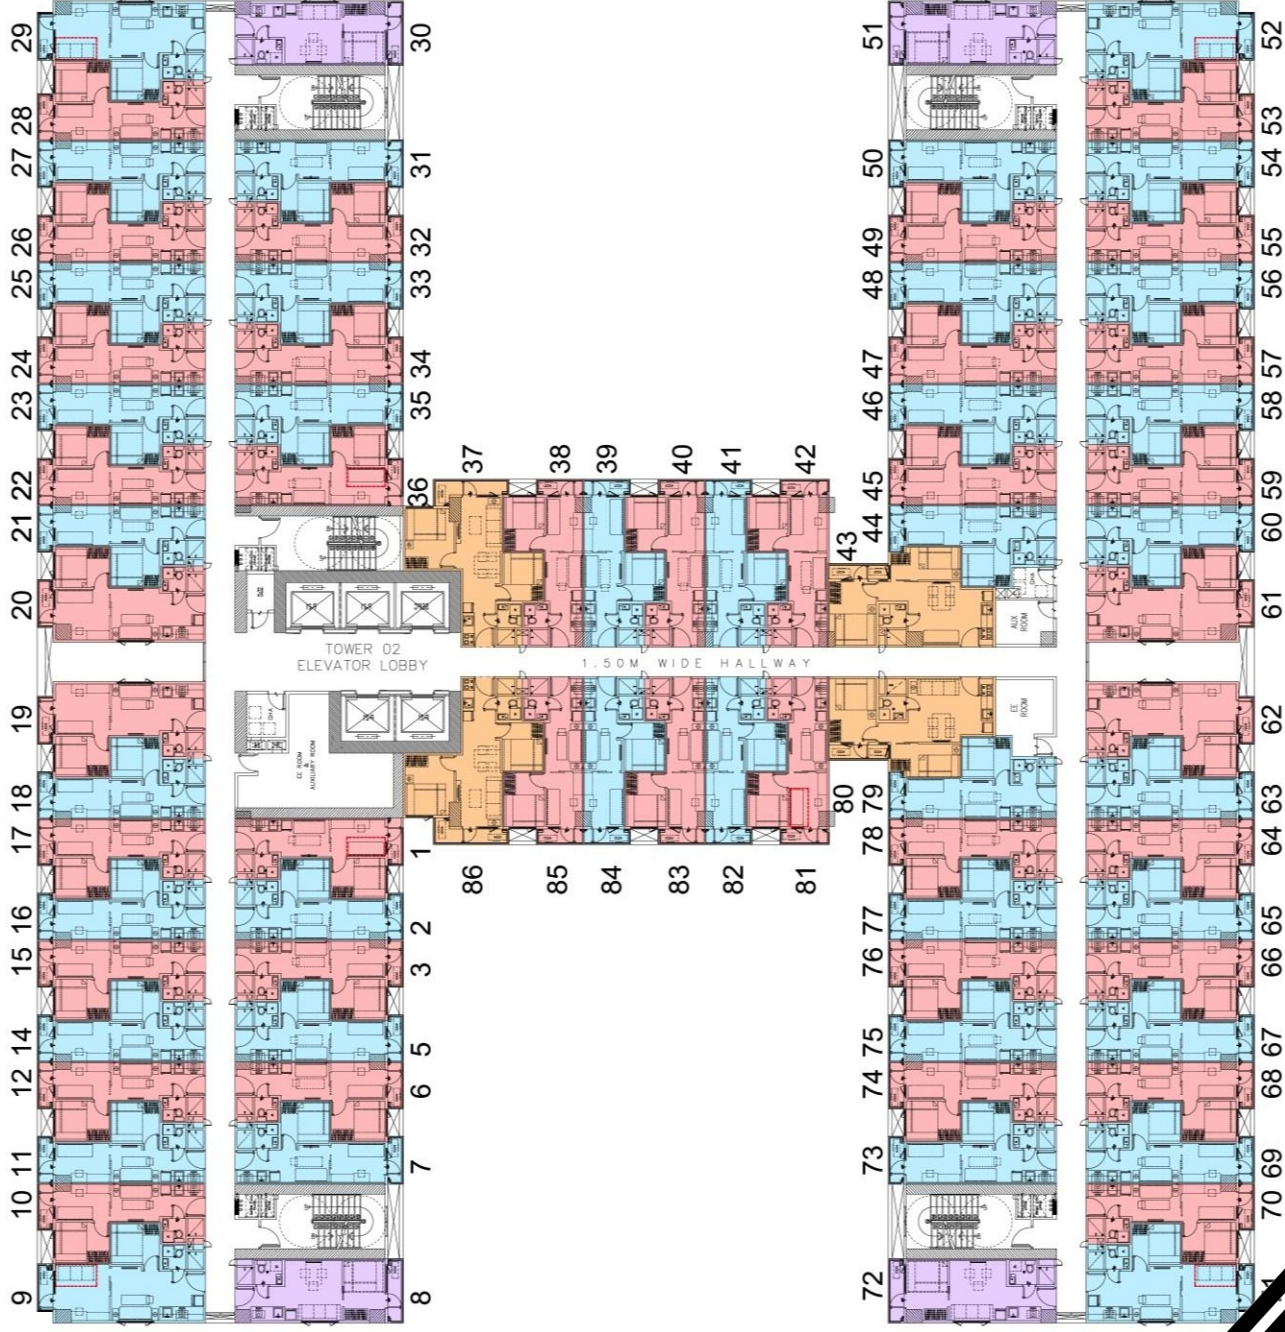

Tower 2 4th to 16th Floor

- FAMILY SUITE A W/ BALCONY
- FAMILY SUITE B W/ BALCONY
- 1 BEDROOM END UNIT W/ BALCONY
- 2 BEDROOM UNIT W/ BALCONY