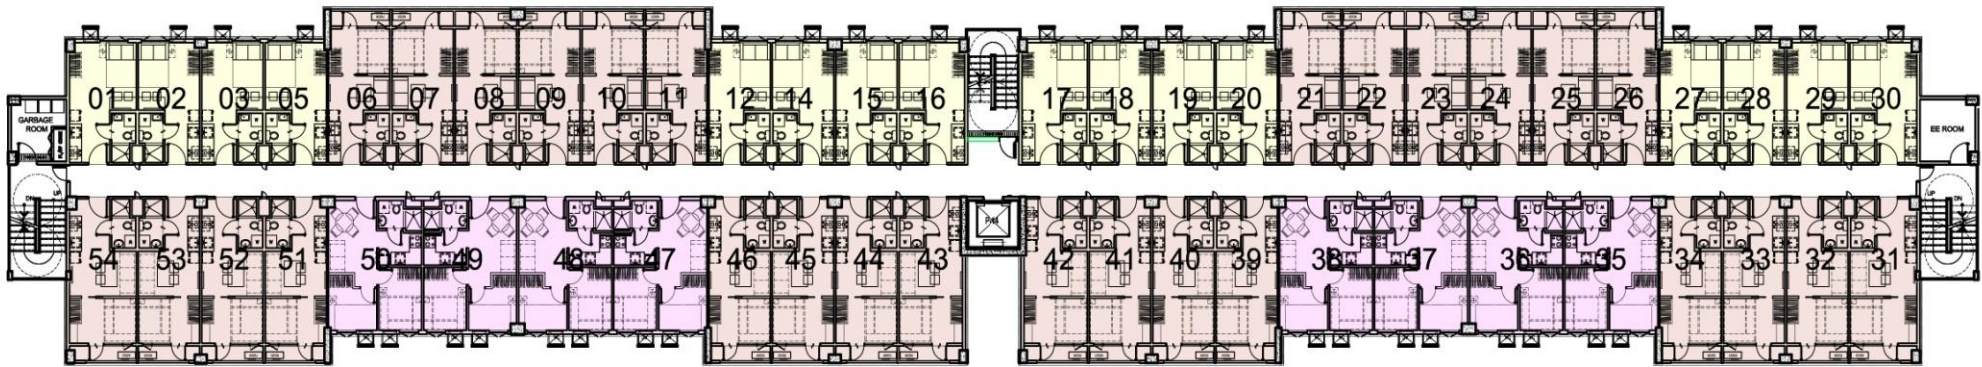

# TOWER 11 – TYPICAL FLOOR

- STUDIO UNIT
- 1-BEDROOM UNIT WITH BALCONY
- 2-BEDROOM UNIT